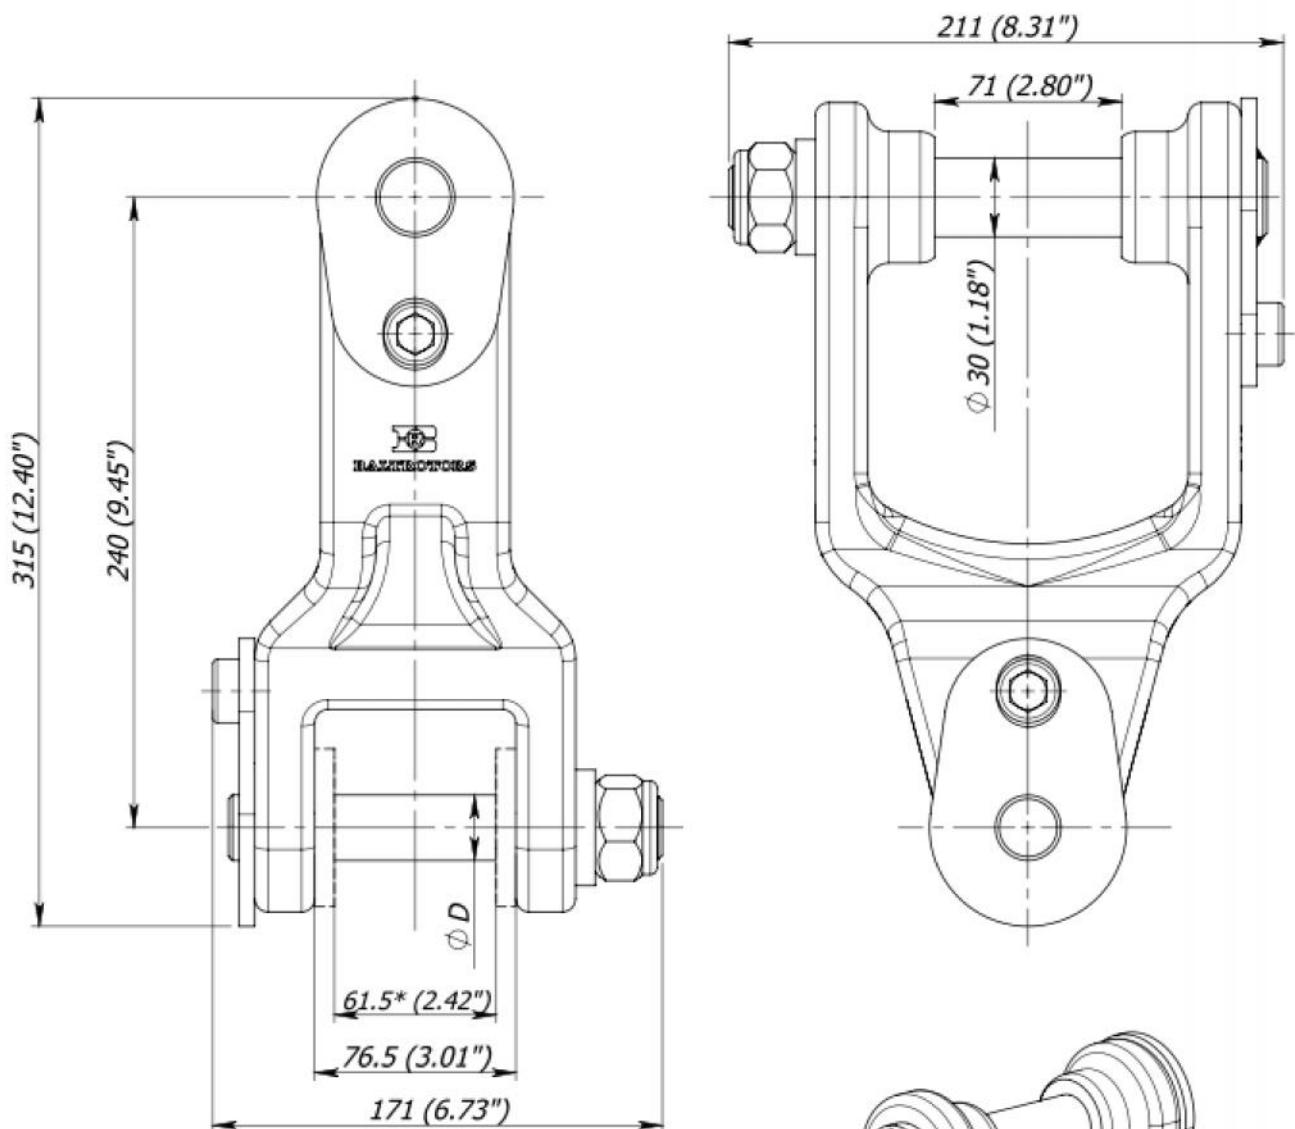

LINK BR 4

*** Only by request for rotator GR 30**

Link	Pin diameter D (mm)
BR 4	25 (0.98")
BR 4-A	30 (1.18")

- Pin locking nut is tightened with a torque of 120 Nm (89 lb ft)
- Weight - 12.5±1 kg (27.56±2.20 lb)